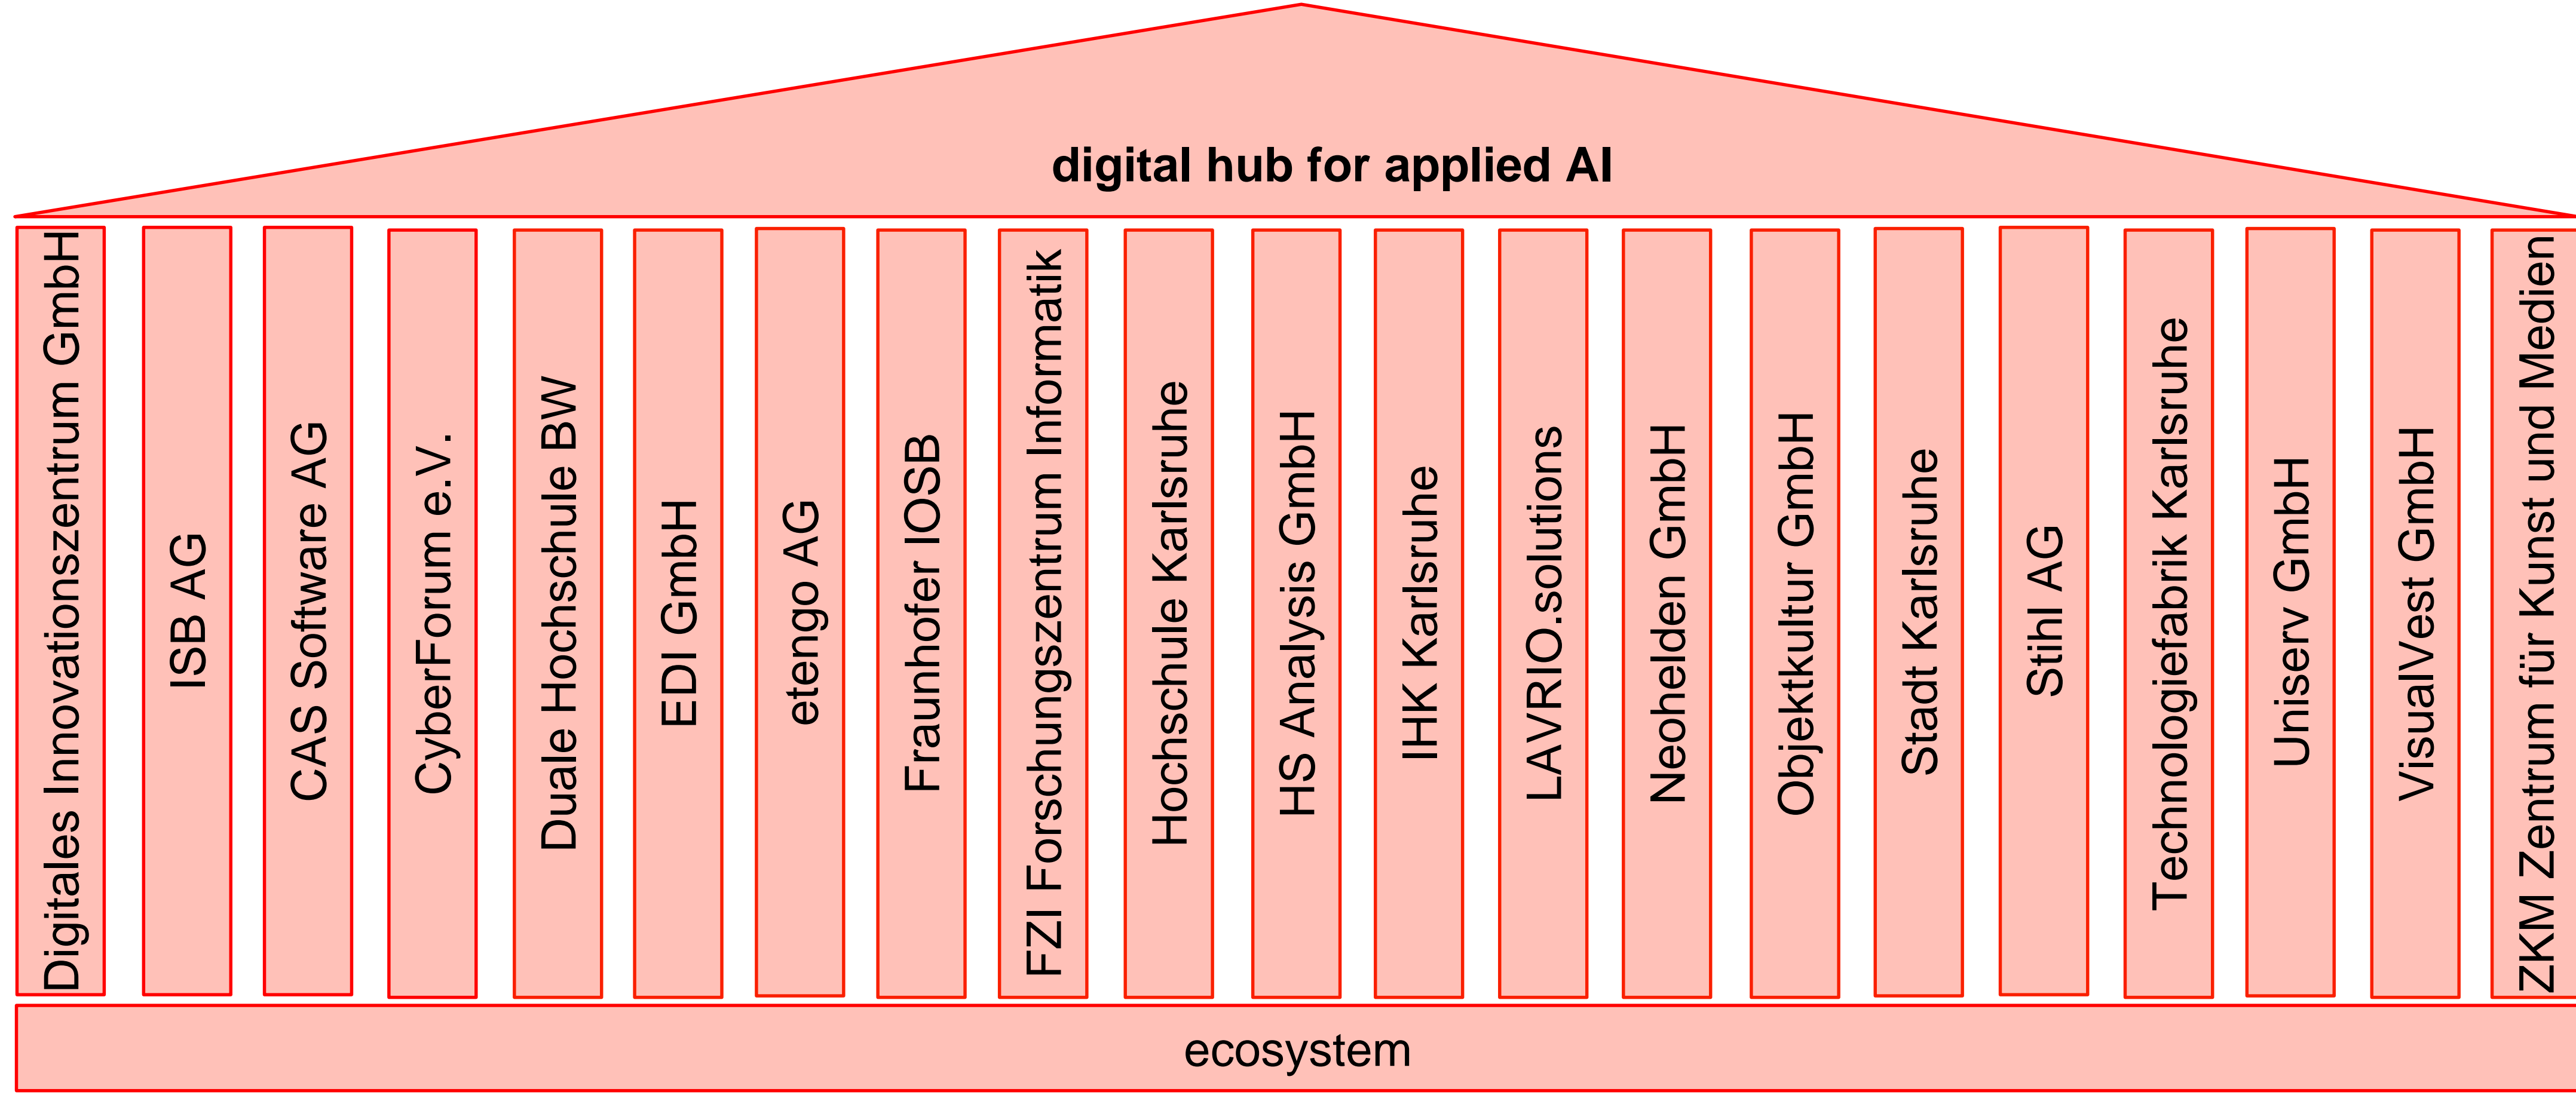

10

Startup Centers

A STRONG NETWORK

A radius of a mere 600 meters is packed with excellent research institutions, startup center and accelerator and well-established companies.

Structure

FIELDS OF ACTION

- **networking and visibility**
- **economy and innovation**
- **startups**
- **knowledge and technology transfer**