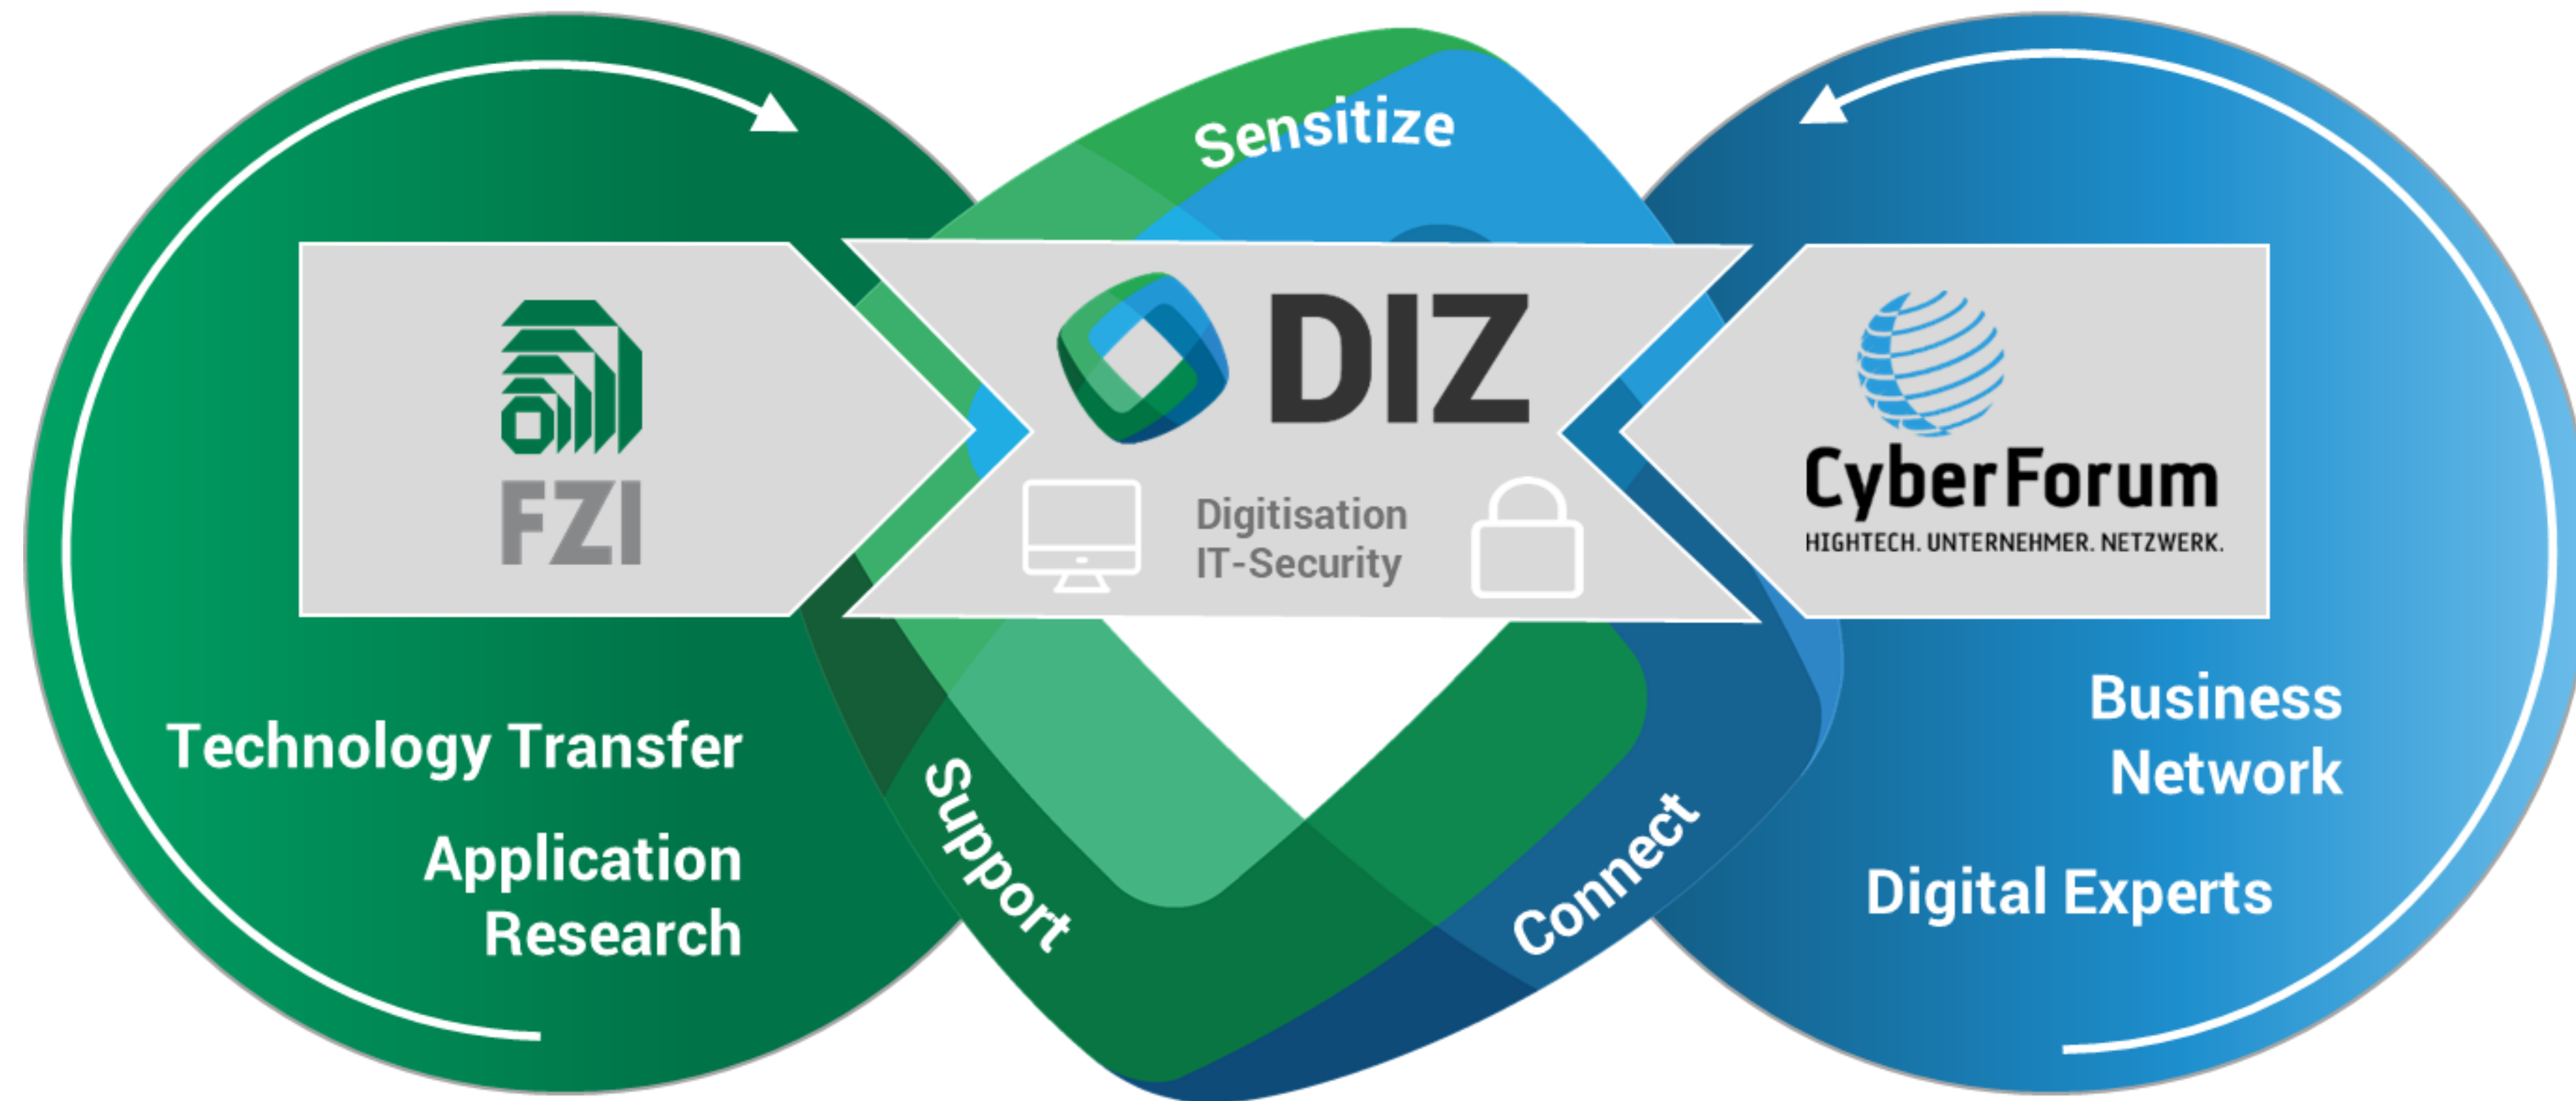

de:hub

K A R L S R U H E

Artificial Intelligence

DR. FRAUKE GOLL

manager digital innovation centre

#AlbySouthWest

DIZ | digital innovation centre

Karlsruhe | facts and figures

10

Startup Centers

A STRONG NETWORK

A radius of a mere 600 meters is packed with excellent research institutions, startup center and accelerator and well-established companies.

Structure

FIELDS OF ACTION

- **networking and visibility**
- **economy and innovation**
- **startups**
- **knowledge and technology transfer**

REGIONAL COOPERATION

- exchange between local initiatives digital hub and CyberValley
- supporting the state government in AI-related issues

NATIONAL COOPERATION

- exchange between national initiatives (e.g. applied ai, DFKI etc.)
- supporting the federal government in AI-related issues